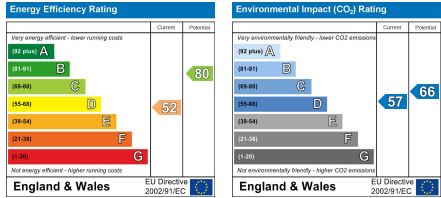

Sunbridge Road
£500 PCM

Ascend
Built on higher standards

12 Duncan Street, Leeds, LS1 6DL
 Tel: 0113 487 5850
 Email: leeds@ascendproperties.com
 www.ascendproperties.com

Ascend
 Built on higher standards